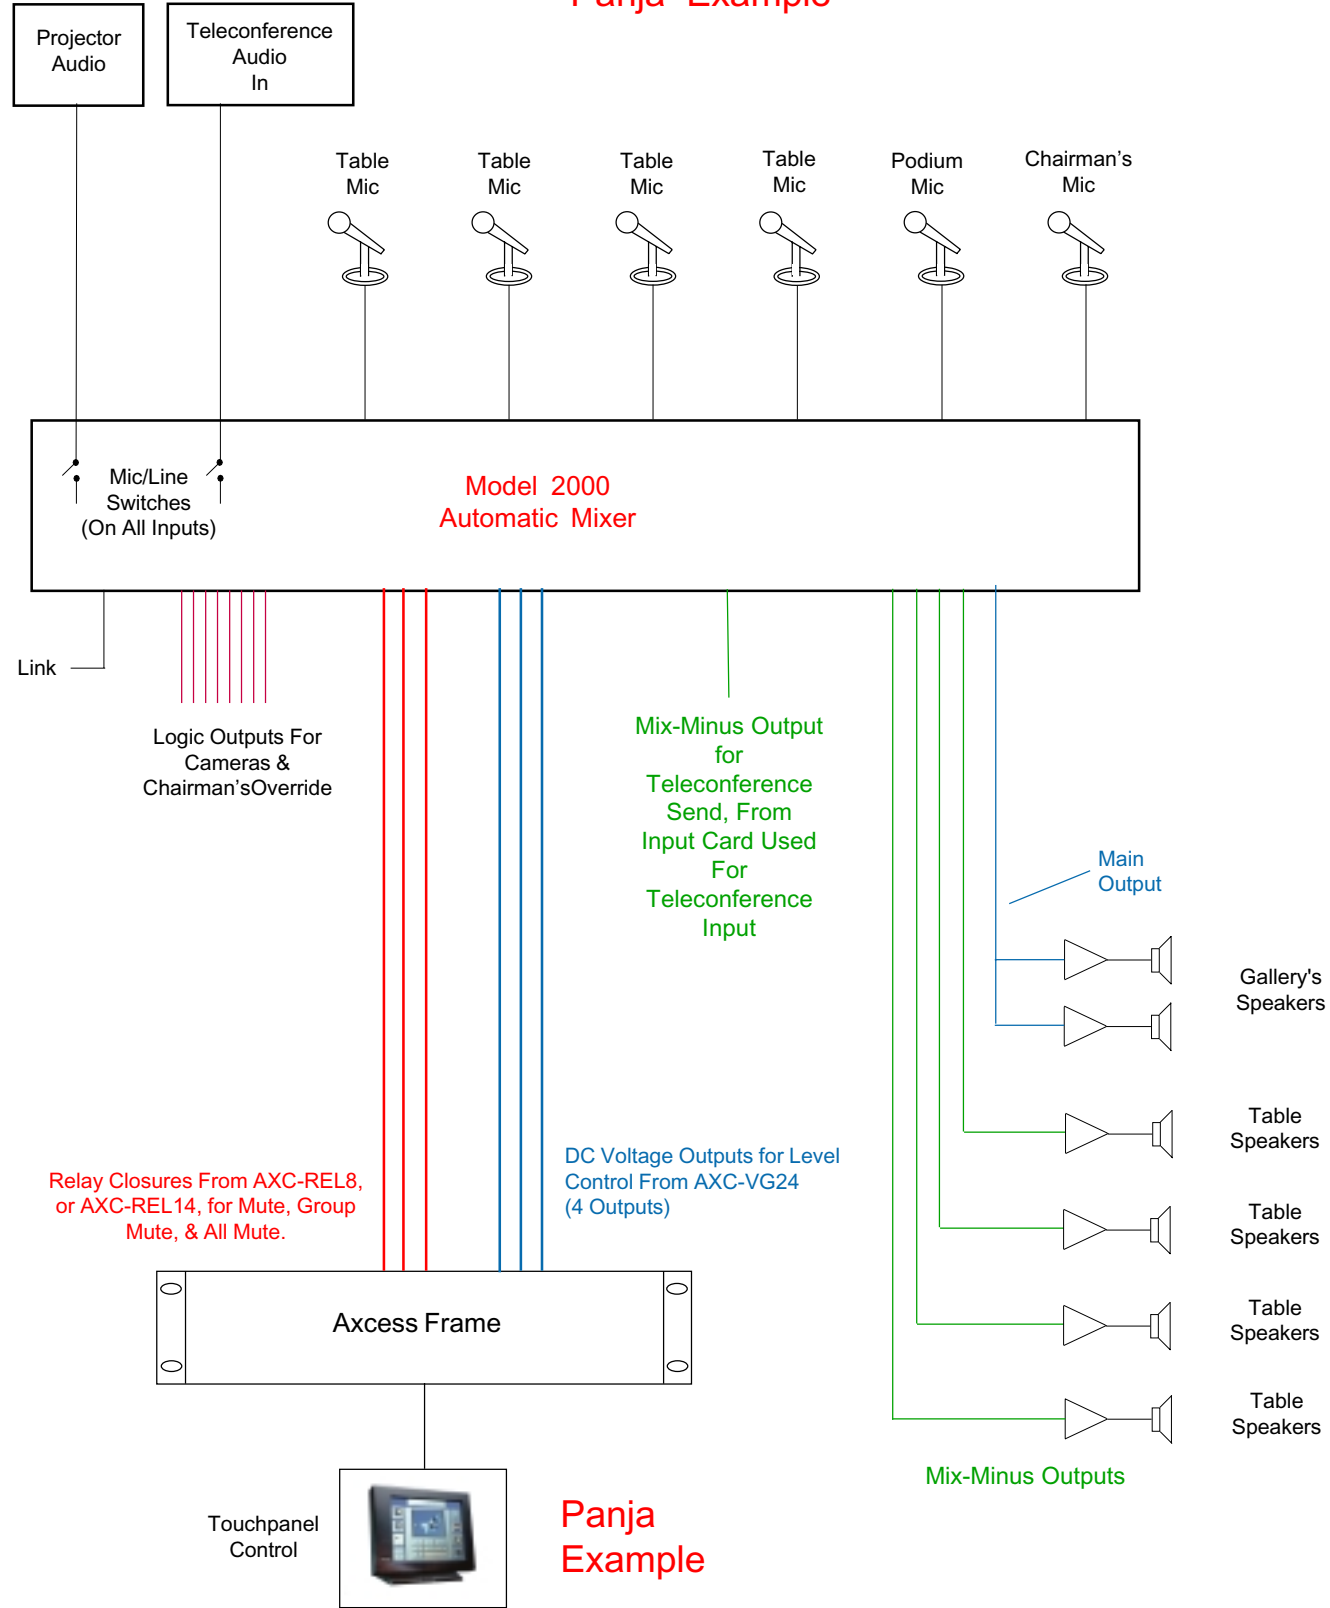

Crestron and Panja Touchpanel Control*

Model 2000 and Model 2000-C Automixing Systems

Typical Boardroom Block Diagram

Panja Example

Panja Example

Typical Courtroom Block Diagram

Crestron Example

Crestron Example